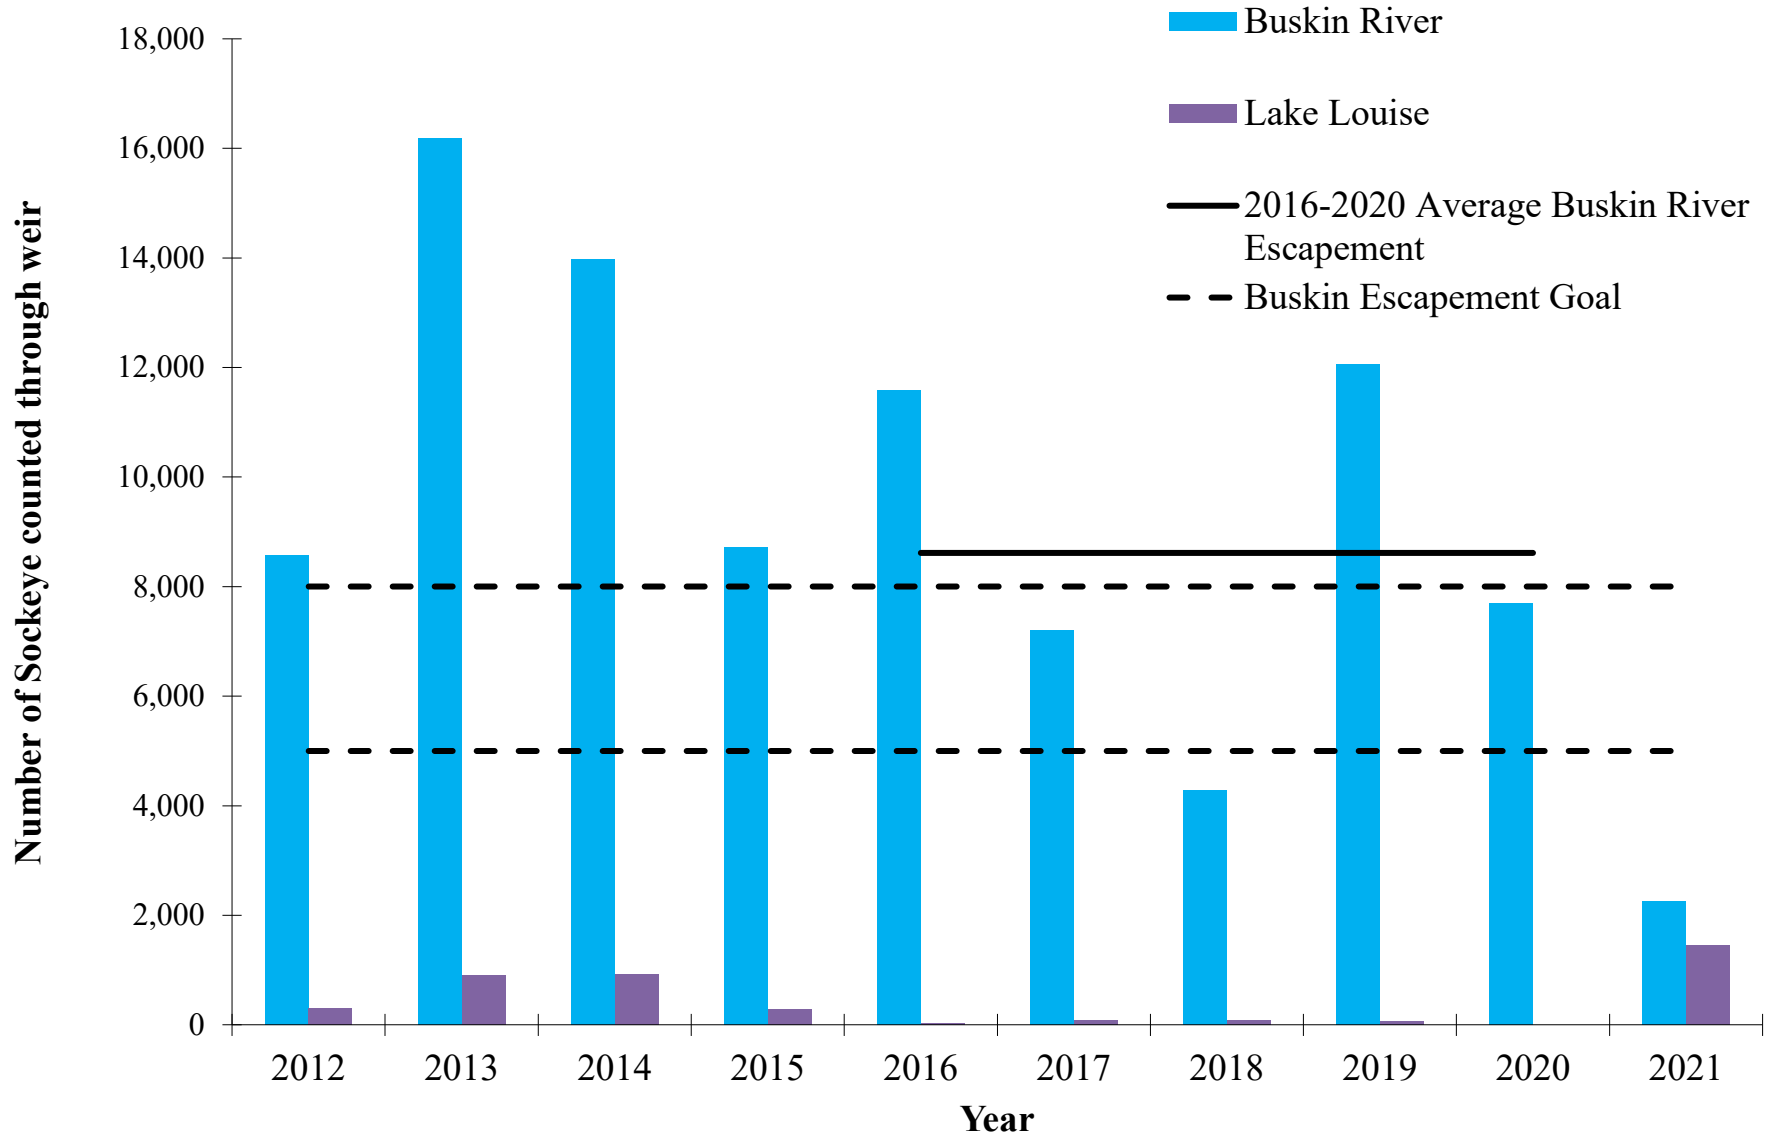

2021 Buskin River Sockeye Salmon Stock Assessment

Buskin River and Lake Louise Escapement 2012-2021

2021 Buskin River Sockeye Salmon Run Timing

2021 Lake Louise Sockeye Salmon Run Timing

Age Composition and Run Size of Buskin River Sockeye Salmon 2009-2021

2022-2025 OSM Buskin Proposal

- Removing subsistence sampling
- Removing Lake Louise Weir
- Adding scale measurements
 - FW and SW Annuli growth
 - Correlate with climate indices
 - Index FW Productivity
 - Refine forecasting (2 vs 3 years in ocean)