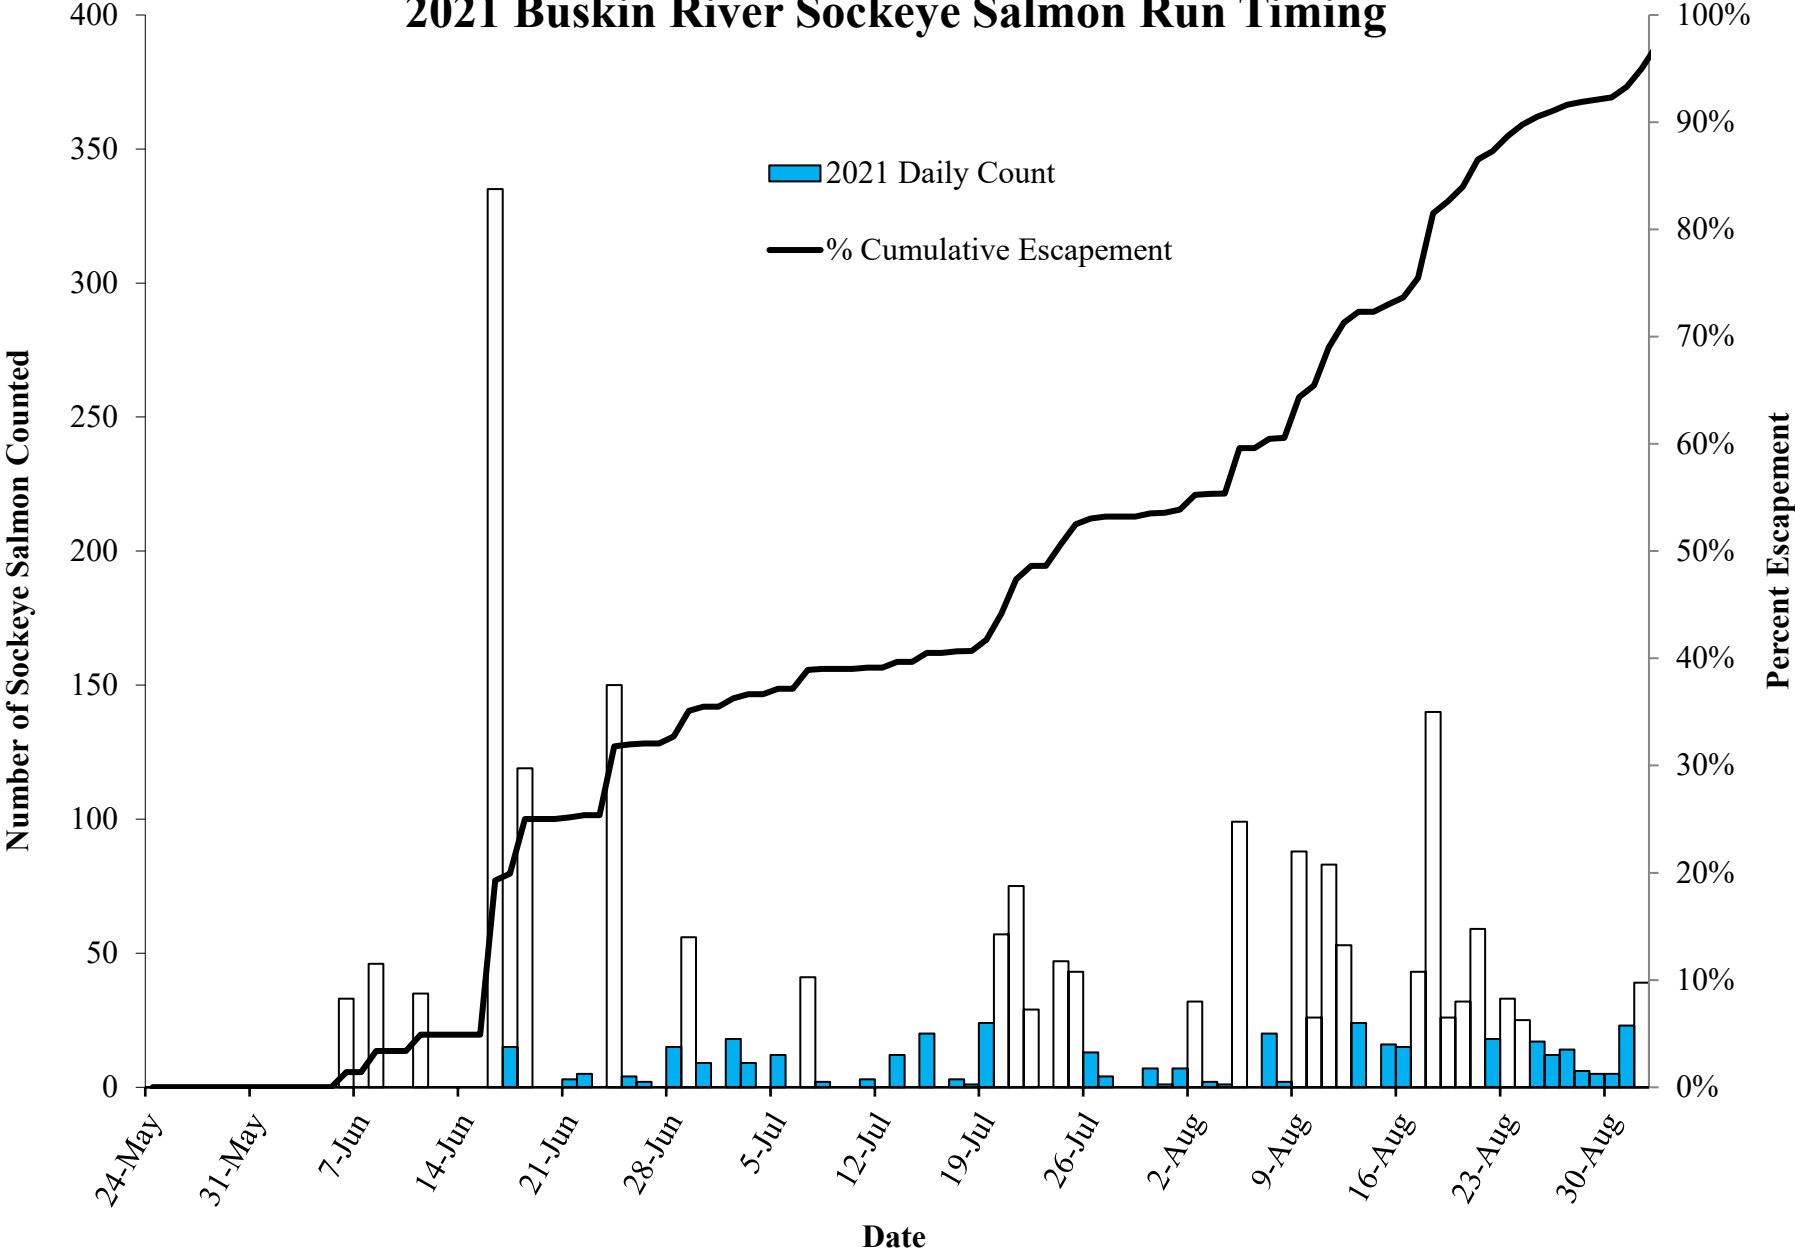

2021 Buskin River Sockeye Salmon Stock Assessment

Buskin River and Lake Louise Escapement 2012-2021

2021 Buskin River Sockeye Salmon Run Timing

2021 Lake Louise Sockeye Salmon Run Timing

Age Composition and Run Size of Buskin River Sockeye Salmon 2009-2021

2022-2025 OSM Buskin Proposal

- Removing subsistence sampling
- Removing Lake Louise Weir
- Adding scale measurements
 - FW and SW Annuli growth
 - Correlate with climate indices
 - Index FW Productivity
 - Refine forecasting (2 vs 3 years in ocean)