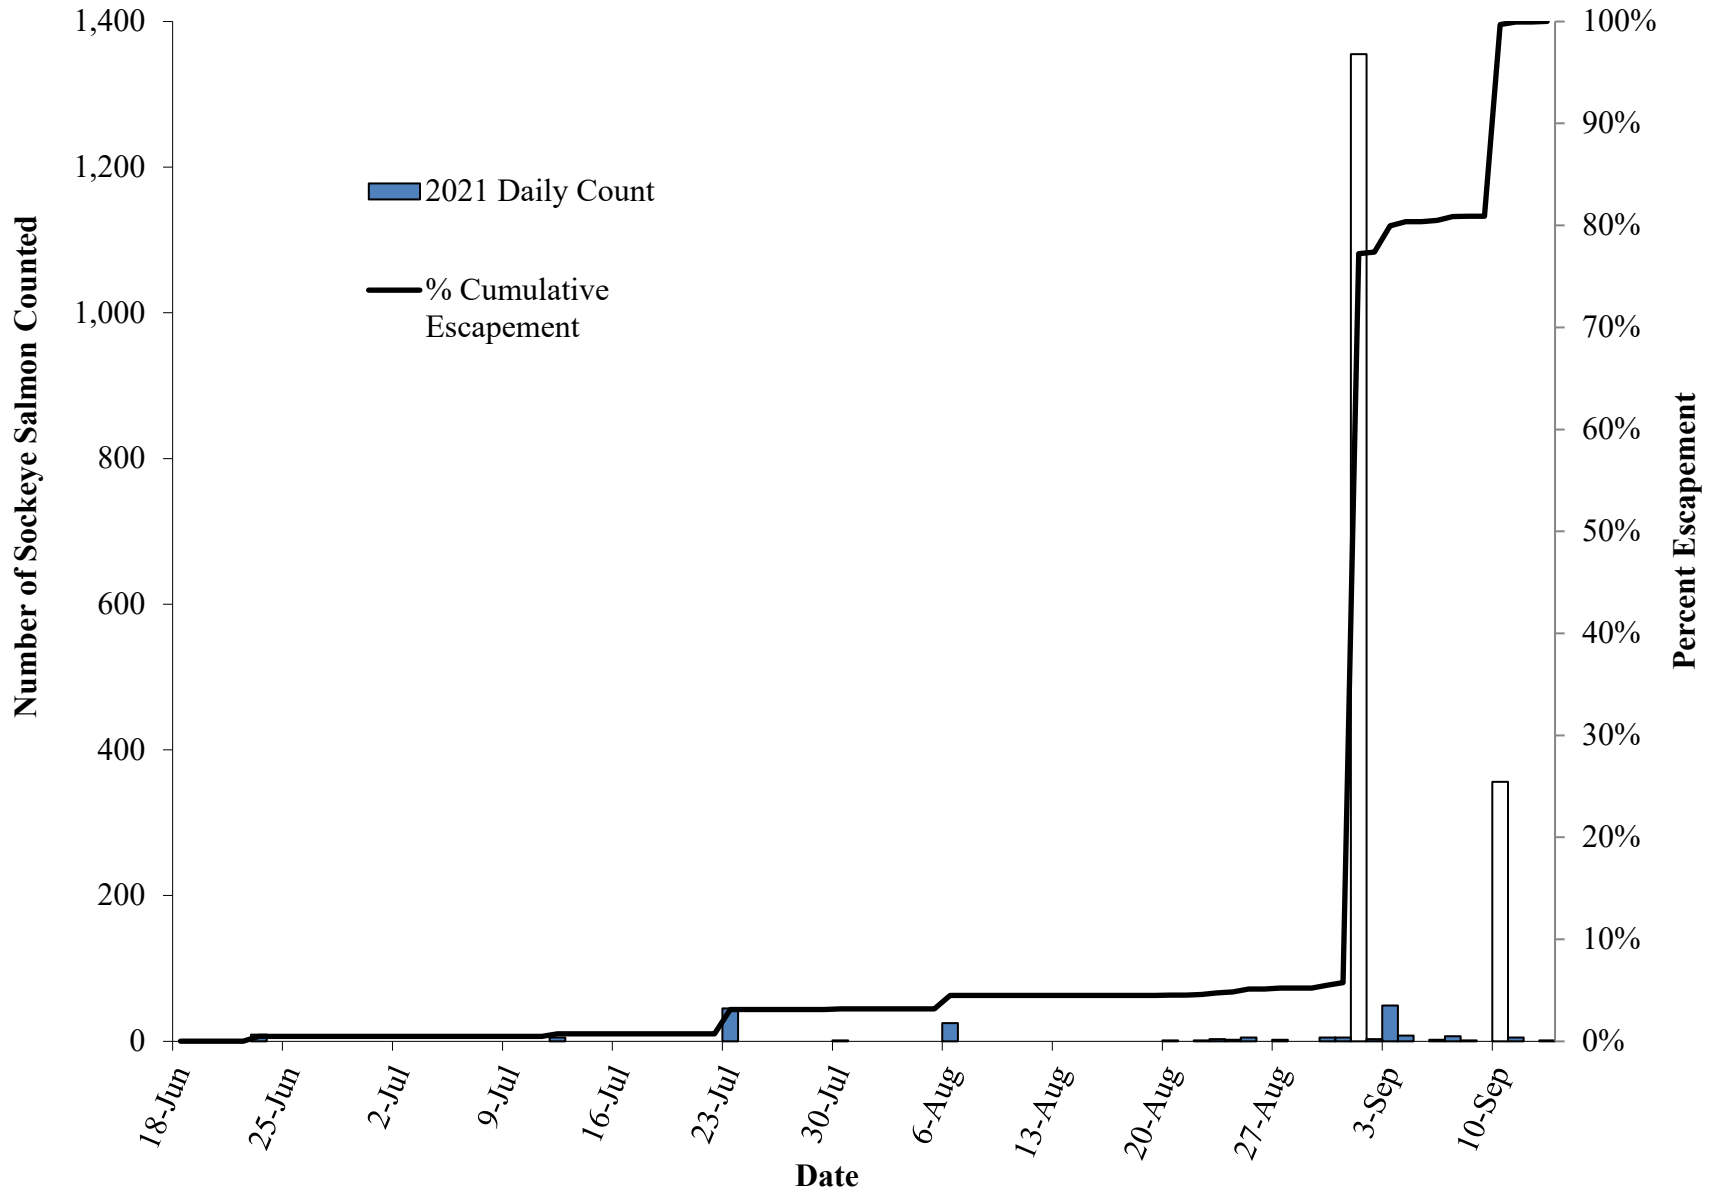

2021 Buskin River Sockeye Salmon Stock Assessment

Buskin River and Lake Louise Escapement 2012-2021

2021 Buskin River Sockeye Salmon Run Timing

2021 Lake Louise Sockeye Salmon Run Timing

Age Composition and Run Size of Buskin River Sockeye Salmon 2009-2021

2022-2025 OSM Buskin Proposal

- Removing subsistence sampling
- Removing Lake Louise Weir
- Adding scale measurements
 - FW and SW Annuli growth
 - Correlate with climate indices
 - Index FW Productivity
 - Refine forecasting (2 vs 3 years in ocean)