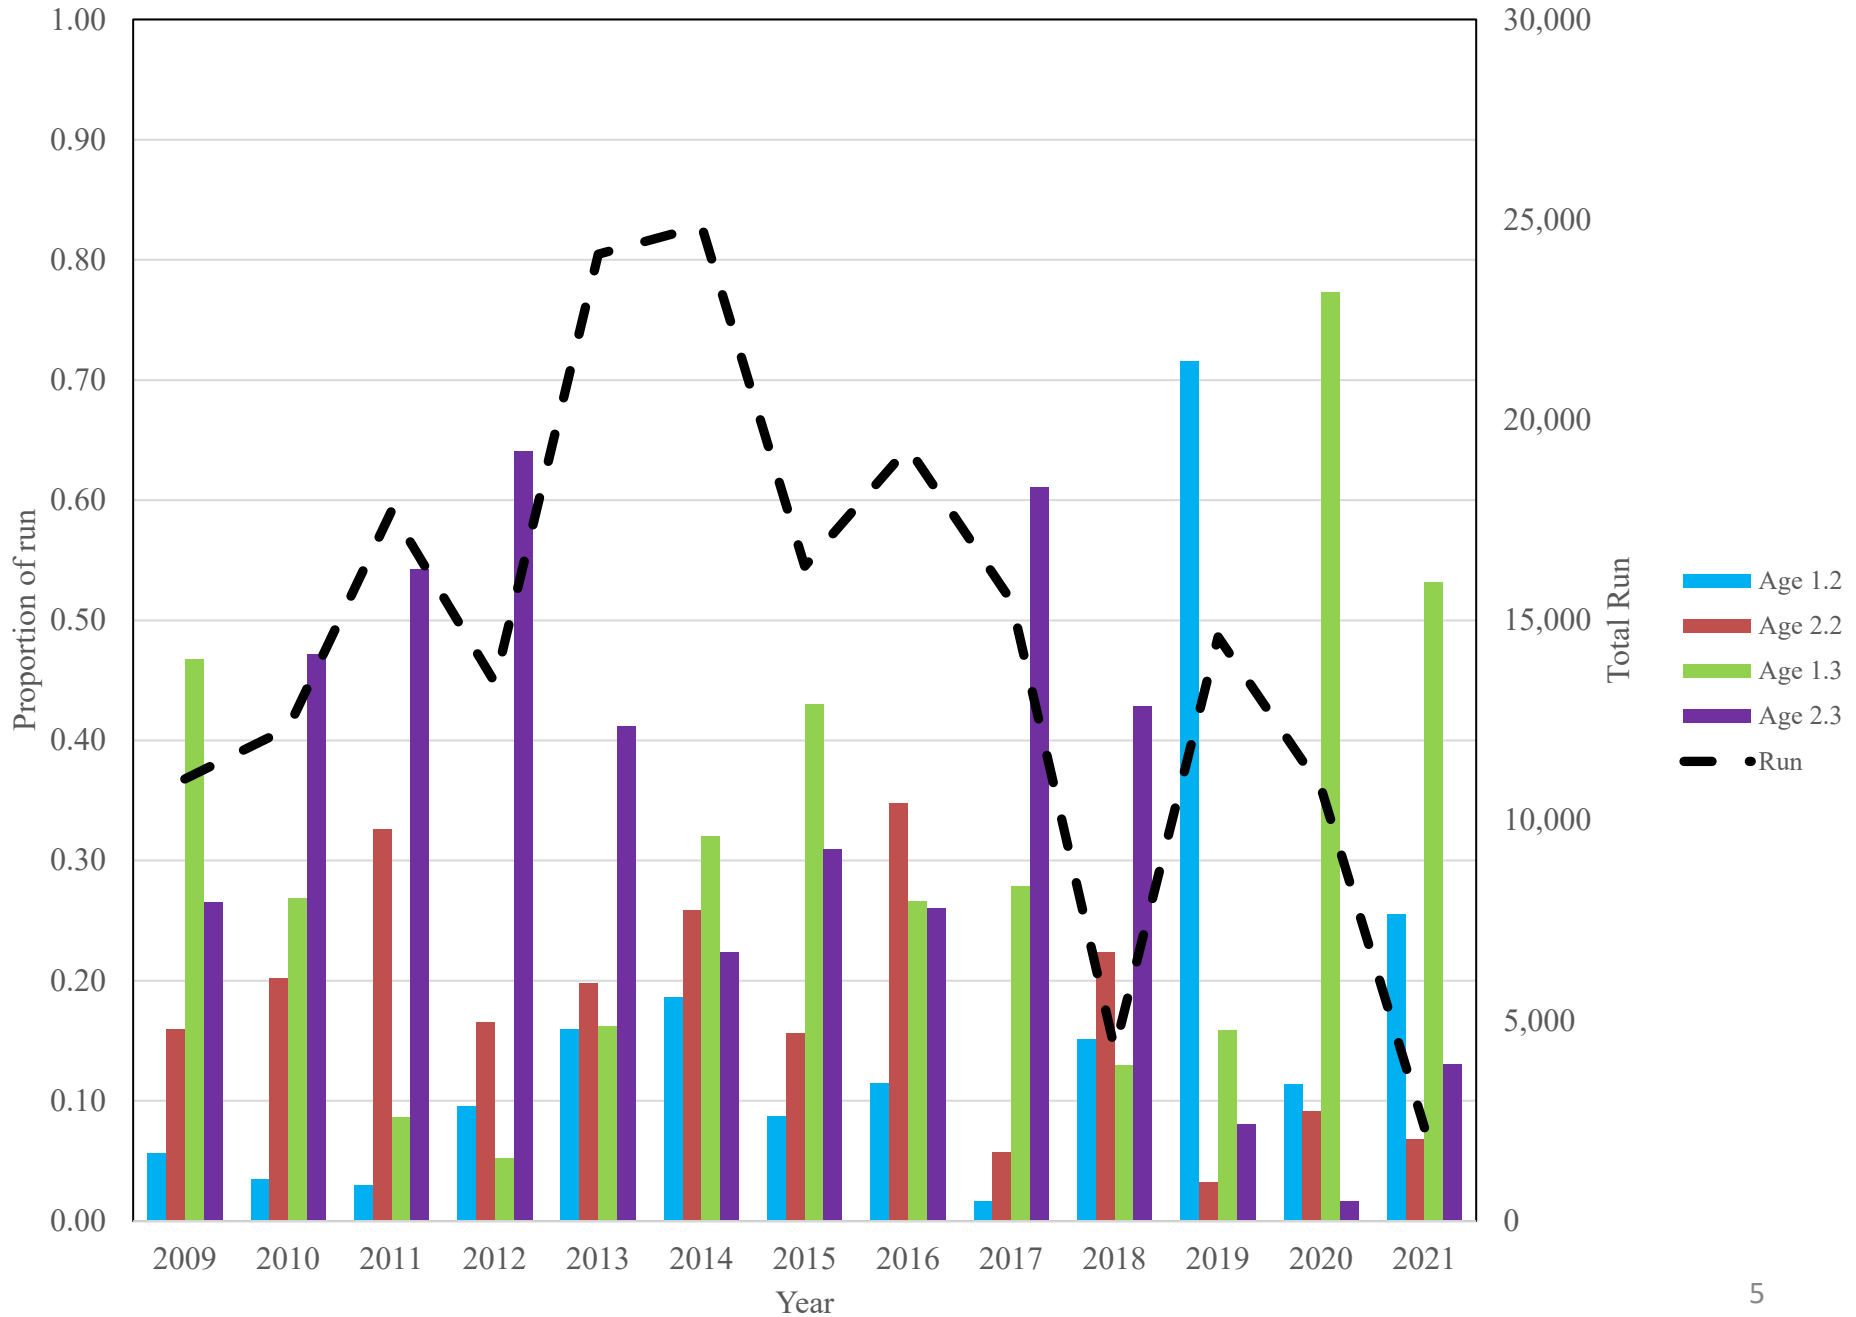

2021 Buskin River Sockeye Salmon Stock Assessment

Buskin River and Lake Louise Escapement 2012-2021

2021 Buskin River Sockeye Salmon Run Timing

2021 Lake Louise Sockeye Salmon Run Timing

Age Composition and Run Size of Buskin River Sockeye Salmon 2009-2021

2022-2025 OSM Buskin Proposal

- Removing subsistence sampling
- Removing Lake Louise Weir
- Adding scale measurements
 - FW and SW Annuli growth
 - Correlate with climate indices
 - Index FW Productivity
 - Refine forecasting (2 vs 3 years in ocean)