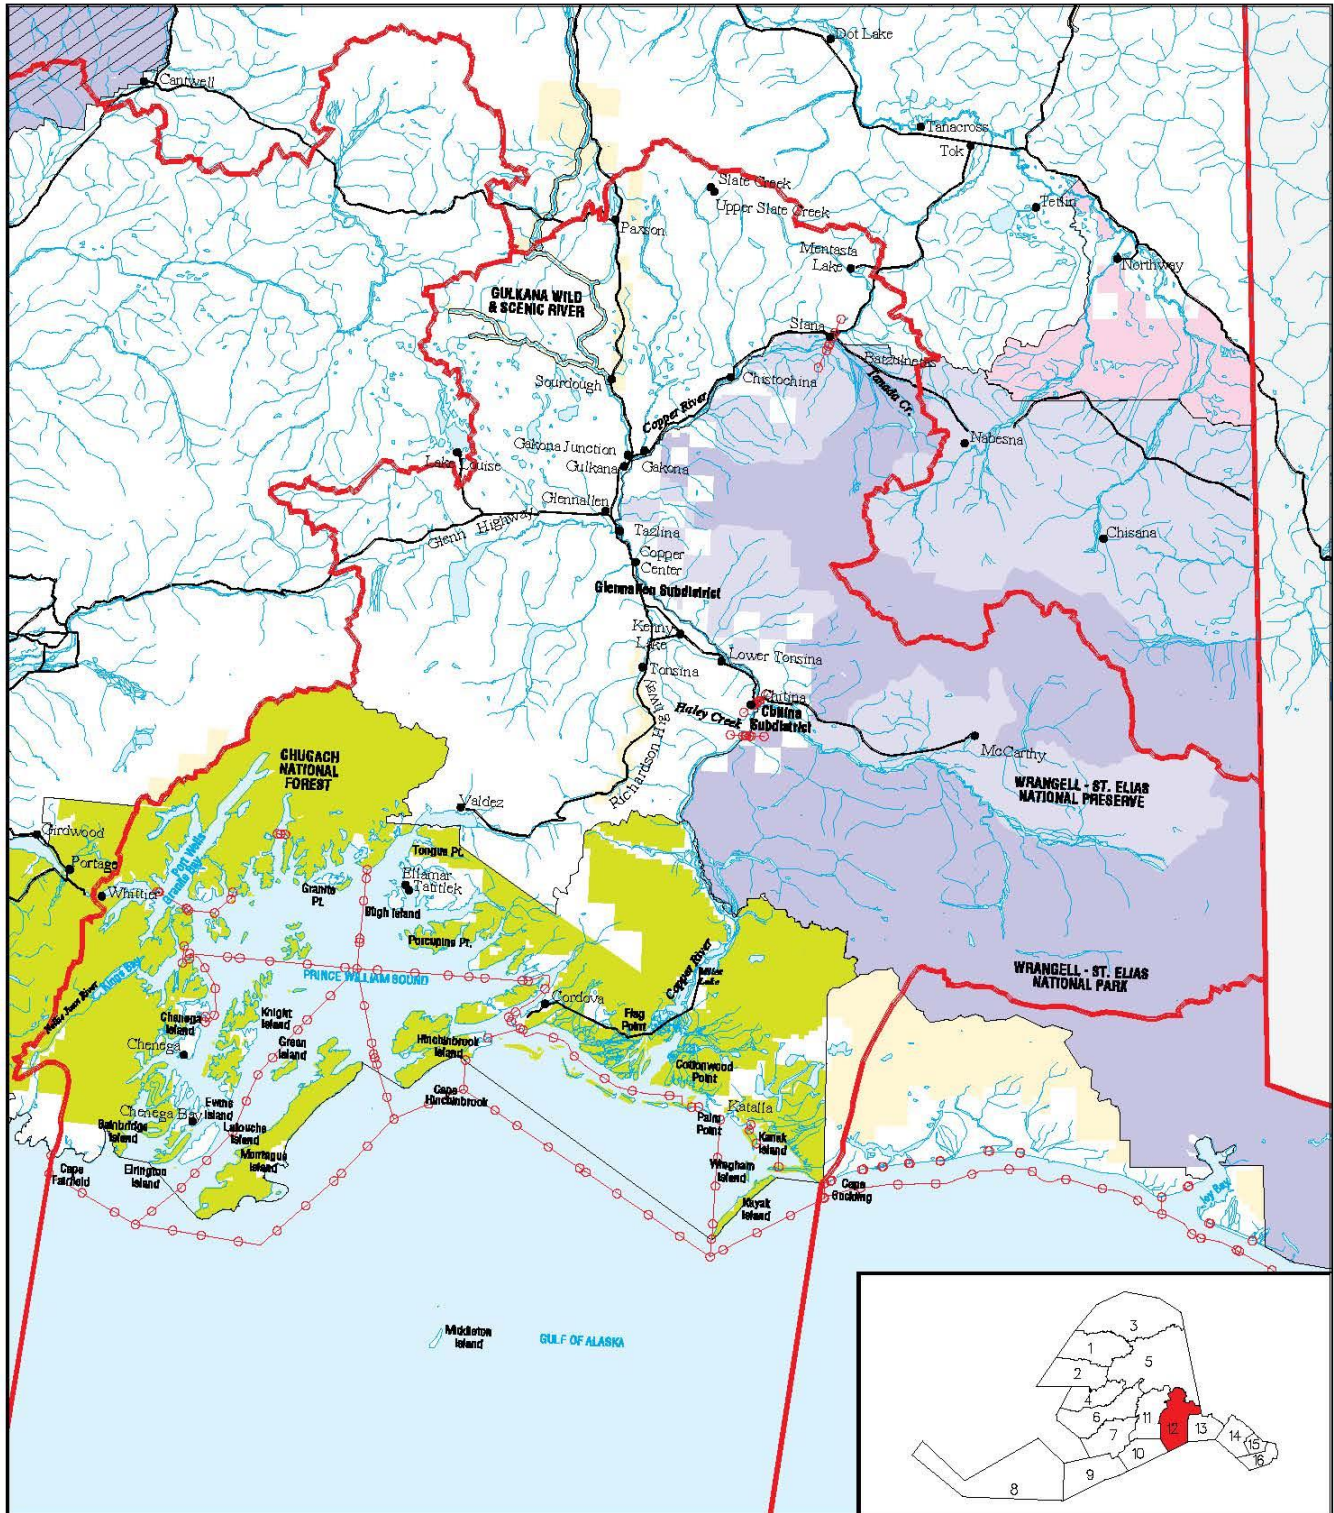

# Map 11 Cook Inlet Area

- FWS Administered Land
- NPS Administered Parks
- NPS Administered Preserves
- BLM Administered Land
- BLM Non-navigable Waters Only
- USFS Administered Land
- Closed to Subleasance
- Roads
- Area Boundary
- Federal Boundary

# Map 12 Prince William Sound Area

- FWS Administered Land
- NPS Administered Parks
- NPS Administered Preserves
- BLM Administered Land
- BLM Non-navigable Waters Only
- USFS Administered Land
- Closed to Subsistence
- Roads
- Area Boundary
- Federal Boundary
- Fishing Districts