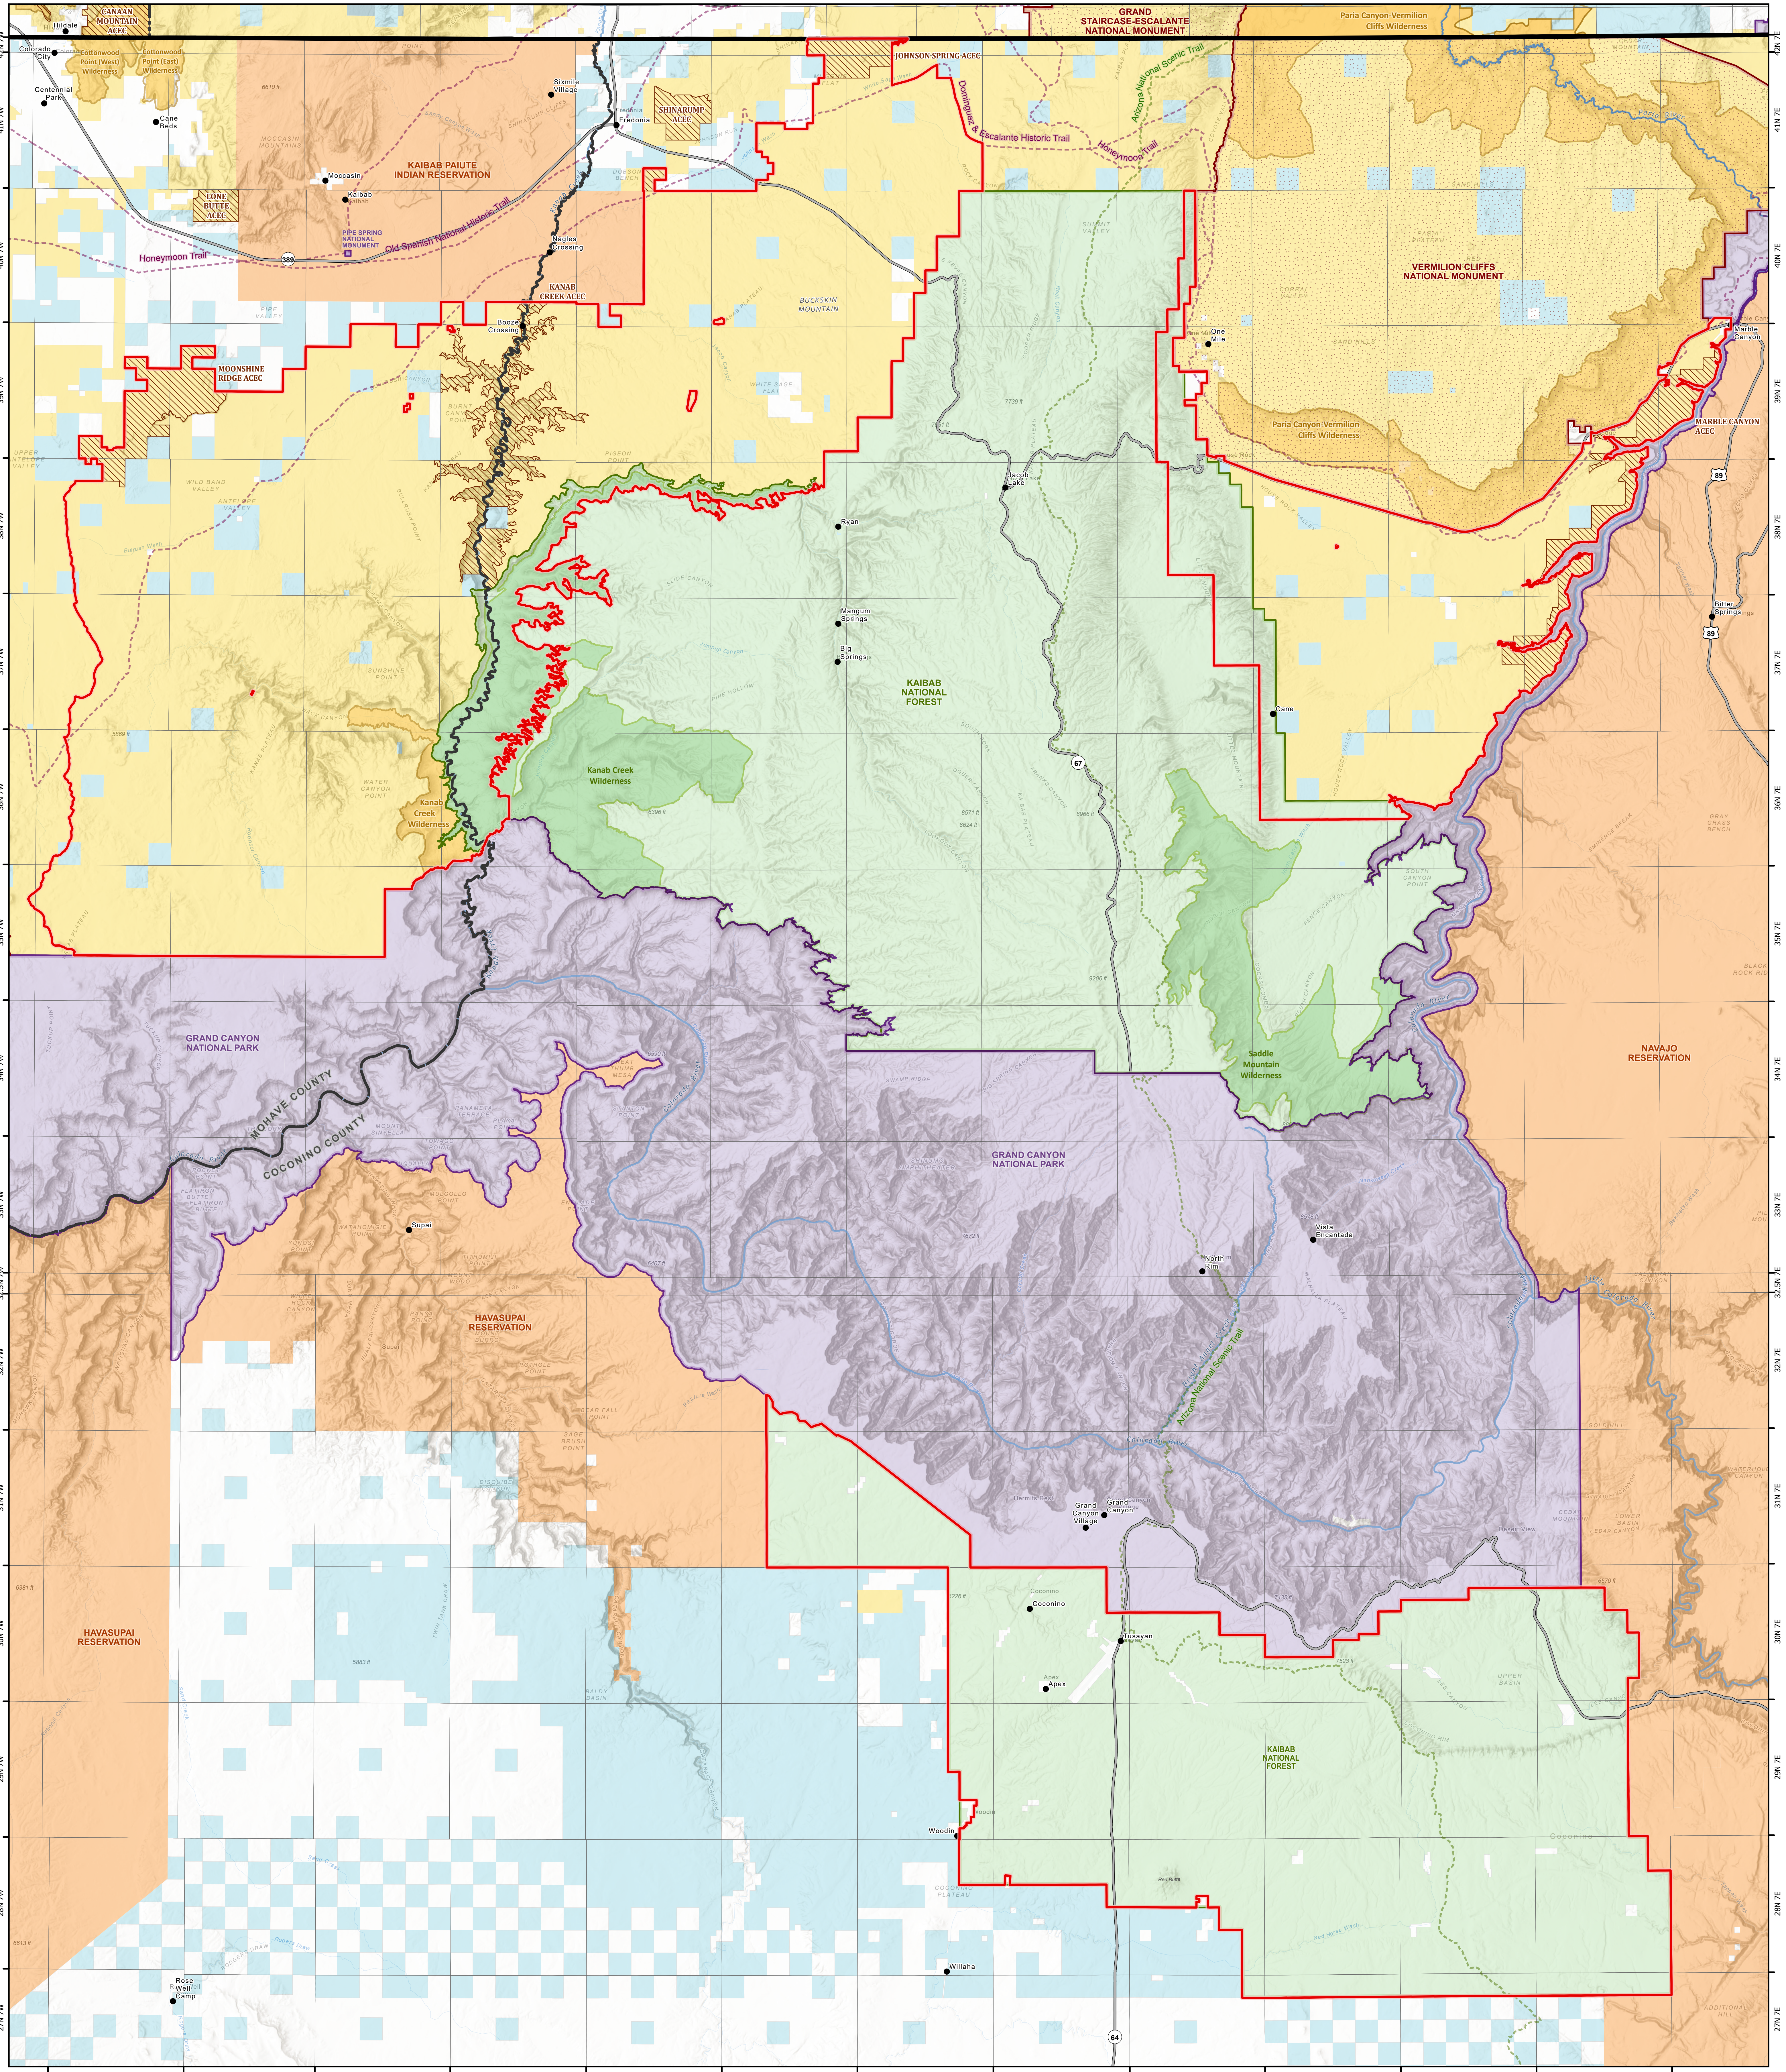

Baaj Nwaavjo I'tah Kukveni - Ancestral Footprints of the Grand Canyon National Monument