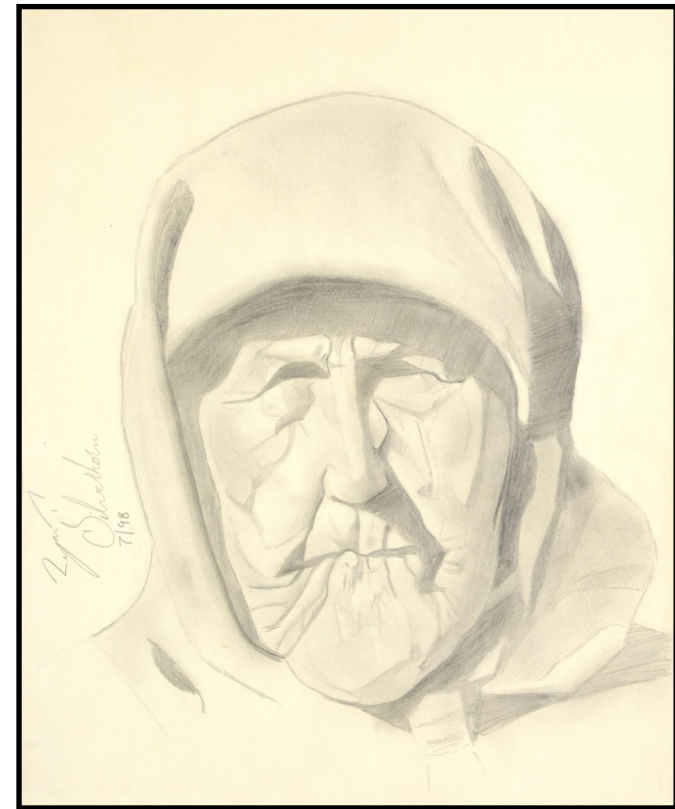

Grandma
Graphite on paper
© 2018 Ryan Silverhorn