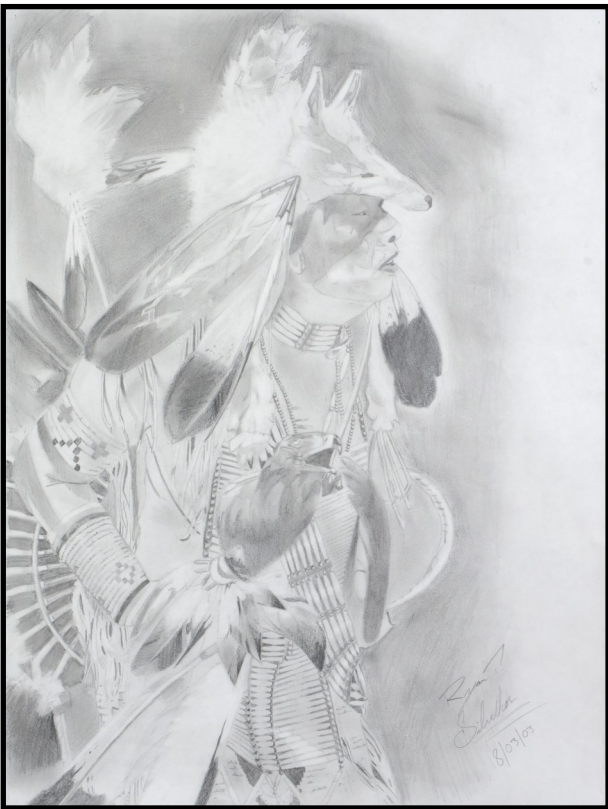

Traditional Dancer
Graphite on paper
© 2018 Ryan Silverhorn