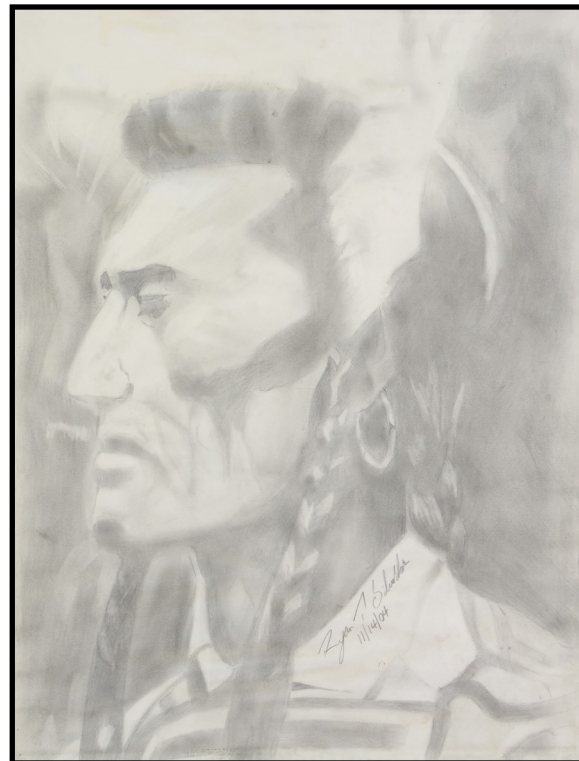

Traditional Beliefs
Graphite on paper
© 2018 Ryan Silverhorn