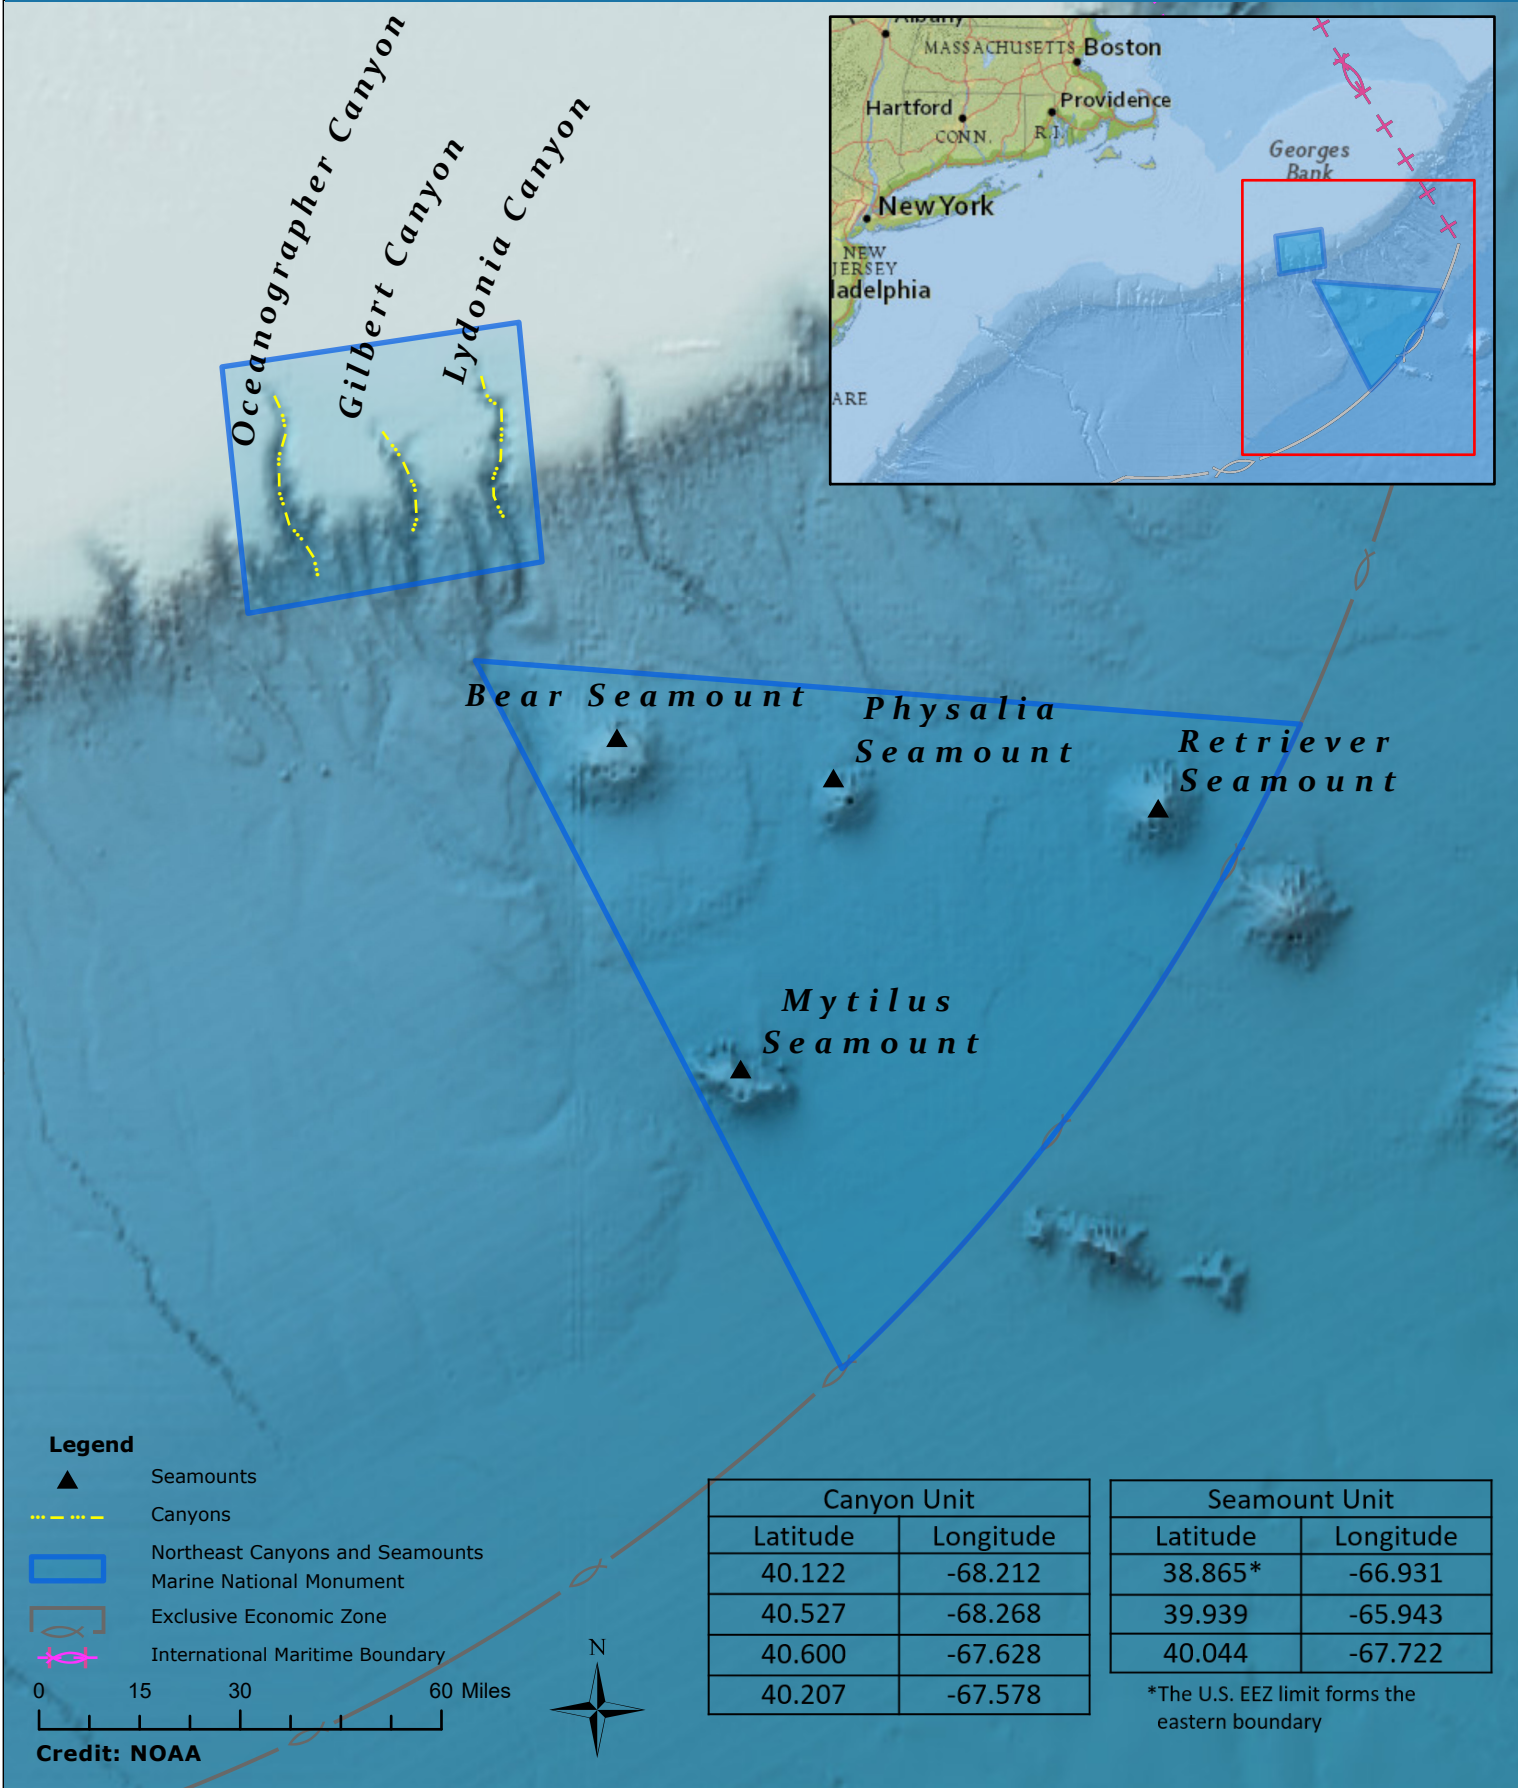

Northeast Canyons and Seamounts Marine National Monument

Legend

- ▲ Seamounts
- Canyons
- ▭ Northeast Canyons and Seamounts Marine National Monument
- ▭ Exclusive Economic Zone
- ⊕ International Maritime Boundary

Canyon Unit	
Latitude	Longitude
40.122	-68.212
40.527	-68.268
40.600	-67.628
40.207	-67.578

Seamount Unit	
Latitude	Longitude
38.865*	-66.931
39.939	-65.943
40.044	-67.722

*The U.S. EEZ limit forms the eastern boundary

Credit: NOAA