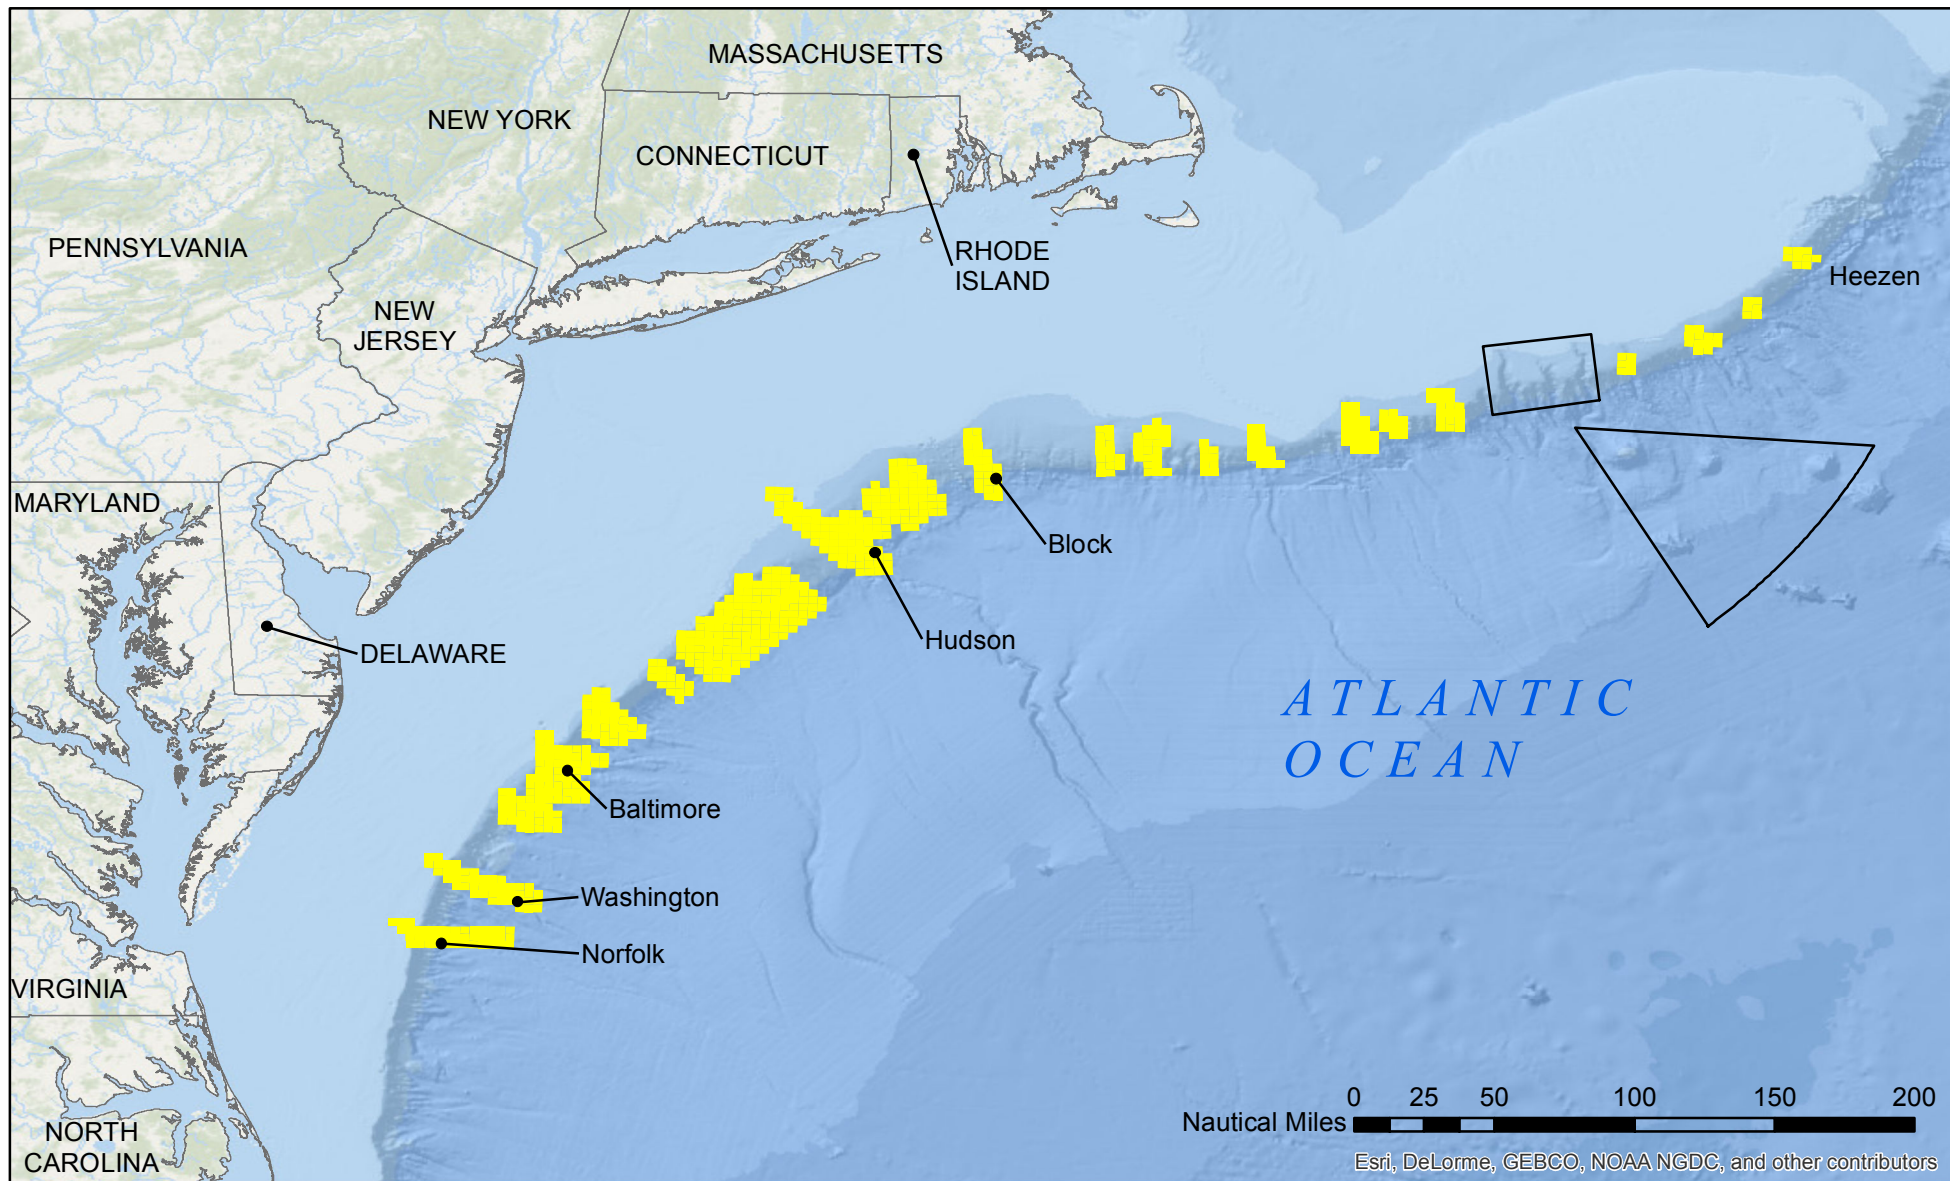

# Atlantic Canyon Withdrawal

## Legend

-  Atlantic Canyon Withdrawal
-  Northeast Canyons and Seamounts Marine National Monument

**BOEM**  
BUREAU OF OCEAN ENERGY MANAGEMENT

Date: 12/2016